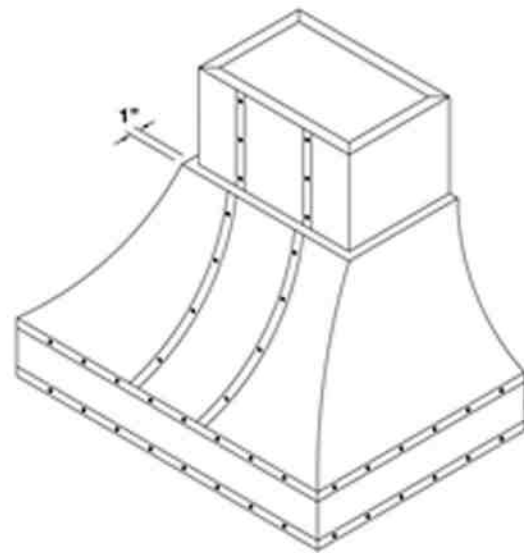

PRODUCT INFORMATION:

APPEARANCE:

Style: Chimney Style

Mounting Type: Wall

Venting Type: Ducted

ELECTRICAL:

3-prong, Non-GFCI Oor AFCI outlet - 120Volt, 10amp

Energy Star: No