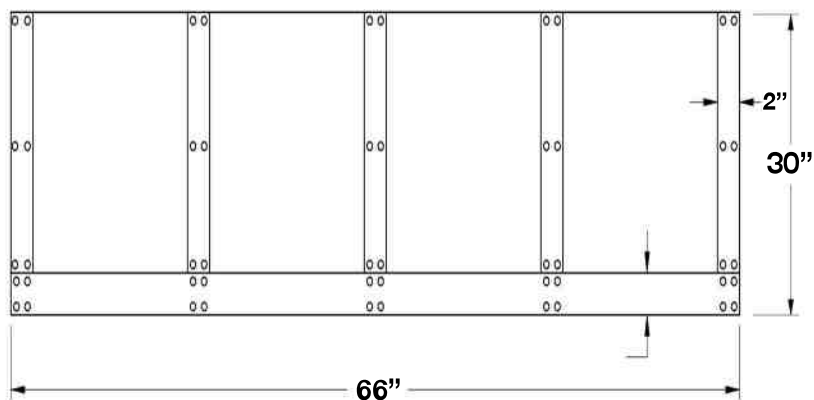

Specifications subject to change without notice.

VENTILATION HOOD DIMENSIONS:

PRODUCT INFORMATION:

APPEARANCE:

Style: Pro-Style Canopy

Mounting Type: Wall

Venting Type: Ducted

ELECTRICAL: