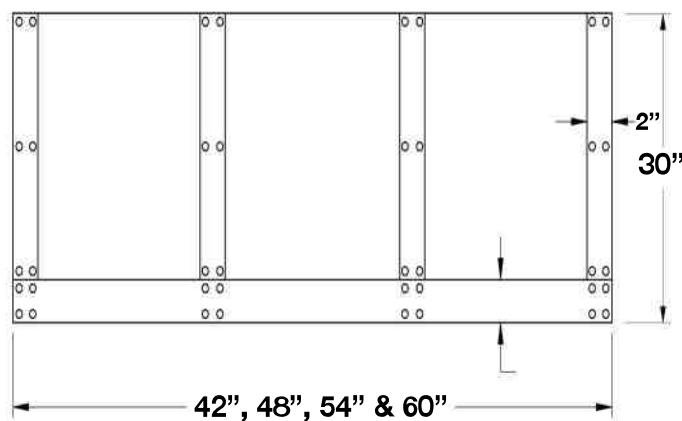

Specifications subject to change without notice.

VENTILATION HOOD DIMENSIONS:

PRODUCT INFORMATION:

APPEARANCE:

Style: Pro-Style Canopy

Mounting Type: Wall

Venting Type: Ducted

ELECTRICAL: