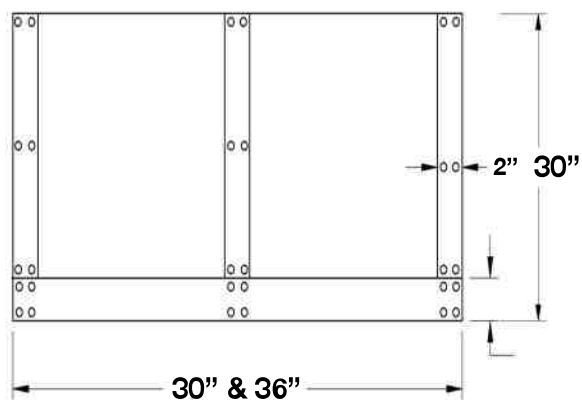

Specifications subject to change without notice.

VENTILATION HOOD DIMENSIONS:

PRODUCT INFORMATION:

APPEARANCE:

Style: Pro-Style Canopy

Mounting Type: Wall

Venting Type: Ducted

ELECTRICAL: