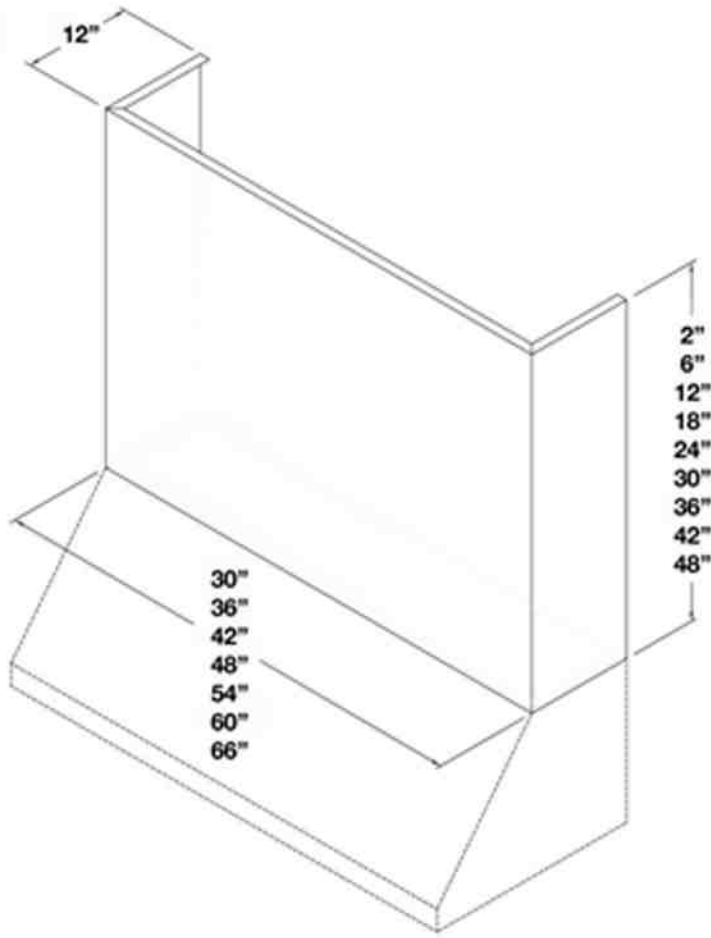

VENTILATION HOOD DIMENSIONS:

PRODUCT INFORMATION:

APPEARANCE:

- Style: Pro-Style Canopy
- Mounting Type: Wall
- Venting Type: Ducted

ELECTRICAL:

- 3-prong, Non-GFCI or AFCI outlet
- 120Volt, 10amp
- Energy Star: No