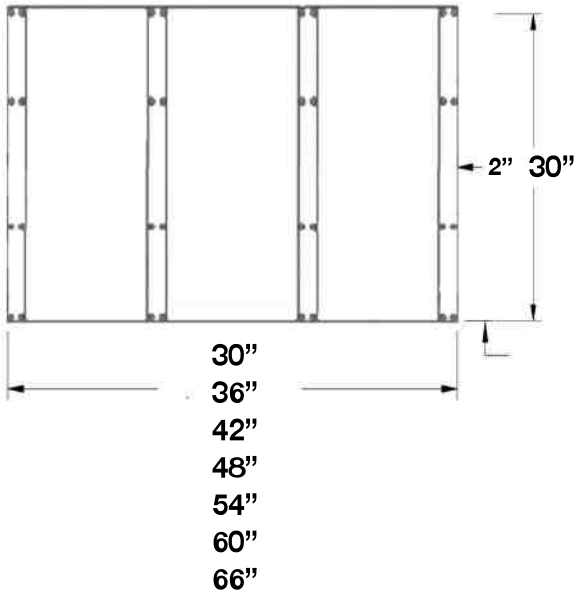

Specifications subject to change without notice.

VENTILATION HOOD DIMENSIONS:

PRODUCT INFORMATION:

APPEARANCE:

- Style: Pro-Style Canopy
- Mounting Type: Wall
- Venting Type: Ducted

ELECTRICAL:

- 3-prong, Non-GFCI or AFCI outlet
- 120Volt, 10amp
- Energy Star: No