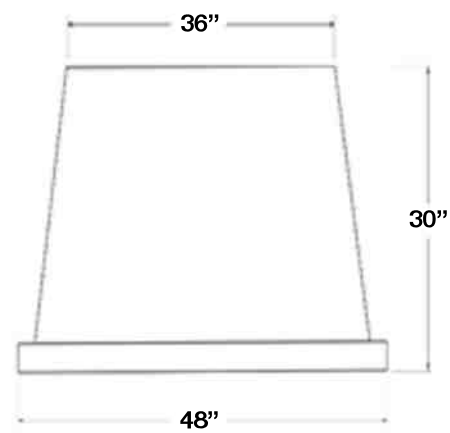

VENTILATION HOOD DIMENSIONS: