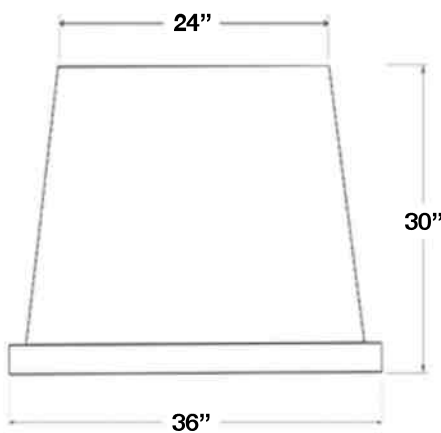

VENTILATION HOOD DIMENSIONS: