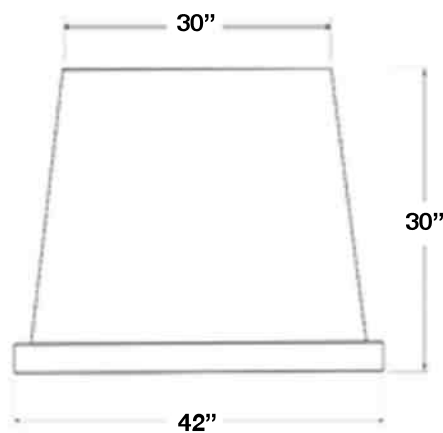

VENTILATION HOOD DIMENSIONS: