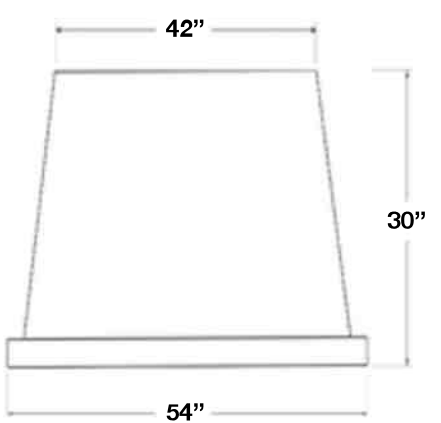

Specifications subject to change without notice.

VENTILATION HOOD DIMENSIONS:

PRODUCT INFORMATION:

APPEARANCE:

- Style: Pro-Style Canopy
- Mounting Type: Wall
- Venting Type: Ducted

ELECTRICAL:

- 3-prong, Non-GFCI or AFCI outlet
- 120Volt, 10amp
- Energy Star: No