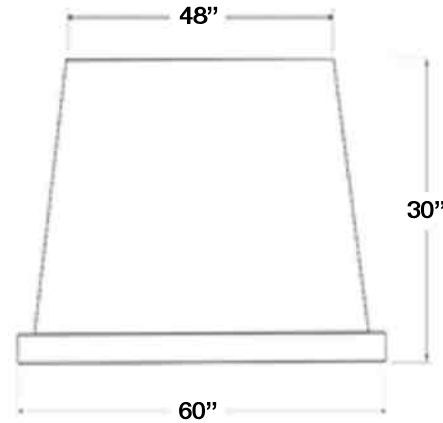

VENTILATION HOOD DIMENSIONS: