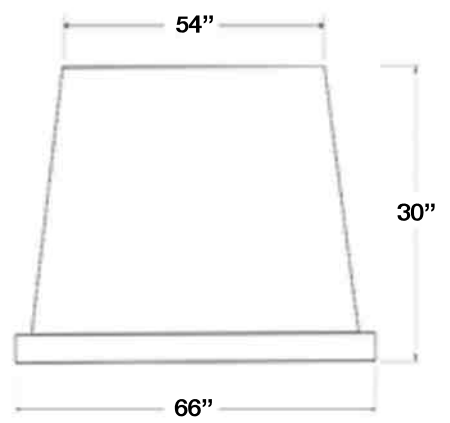

Specifications subject to change without notice.

VENTILATION HOOD DIMENSIONS:

PRODUCT INFORMATION:

APPEARANCE:

- Style: Pro-Style Canopy
- Mounting Type: Wall
- Venting Type: Ducted

ELECTRICAL:

- 3-prong, Non-GFCI or AFCI outlet
- 120Volt, 10amp
- Energy Star: No