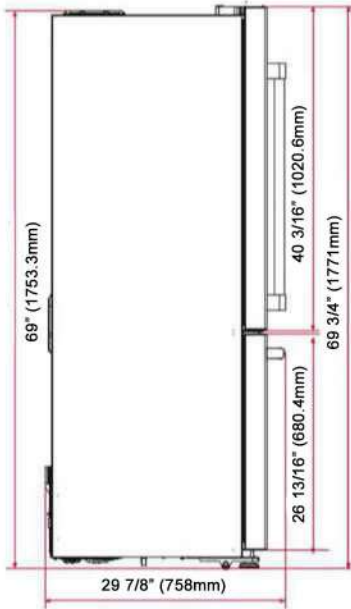

SPECIFICATIONS

Standard Dimensions:	35 3/4"w x 26 3/16"d x 69 3/4"h
Painted Dimensions:	35 3/4"w x 26 7/8"d x 70 1/16"h
Overall Capacity:	19.86 cu. ft.
Refrigerator Capacity:	13.30 cu. ft.
Freezer Capacity:	6.56 cu. ft.
Electrical Requirements:	120V, 60Hz
Electronic Control	
Crispers:	2
Door Bins:	6

Model shown: FBFD361

Model shown: FBFD361P

36" FREESTANDING COUNTER-DEPTH FRENCH DOOR REFRIGERATOR/FREEZER

Model: FBFD361

Model: FBFD361P

Plumbing

Electrical

DIMENSIONS: FBFD361

Height to top of door:	69 3/4"
Height to top of hinge:	69 3/4"
Height to top of case:	69"
Case depth without door:	23 5/8"
Case depth less door handle:	26 13/16"
Case depth with door handle:	29"
Depth with fresh door open 90°:	45 9/16"
Width:	35 3/4"
Width with door open 90° including door handle:	41 11/16"

AIR GAP CLEARANCES:

Side: 1/8" Top: 2" Back: 7/8"

DIMENSIONS: FBFD361P

Height to top of door:	70 1/16"
Height to top of hinge:	70 1/16"
Height to top of case:	69"
Case depth without door:	23 5/8"
Case depth less door handle:	26 7/8"
Case depth with door handle:	29 1/16"
Depth with fresh door open 90°:	45 9/16"
Width:	35 3/4"
Width with door open 90° including door handle:	41 11/16"