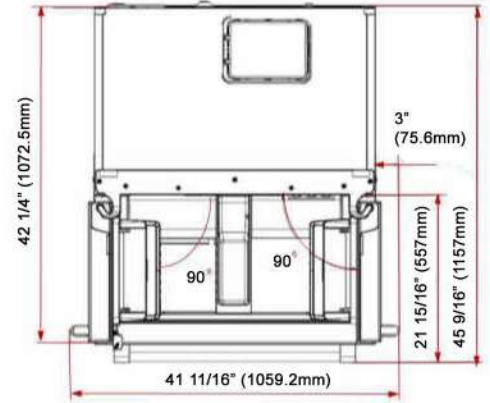

SPECIFICATIONS

Standard Dimensions:	35 3/4"w x 26 3/16"d x 69 3/4"h
Painted Dimensions:	35 3/4"w x 26 7/8"d x 70 1/16"h
Overall Capacity:	19.86 cu. ft.
Refrigerator Capacity:	13.30 cu. ft.
Freezer Capacity:	6.56 cu. ft.
Electrical Requirements:	120V, 60Hz
Electronic Control	
Crispers:	2
Door Bins:	6

Model shown: FBFD361

Model shown: FBFD361P

36" FREESTANDING COUNTER-DEPTH FRENCH DOOR REFRIGERATOR/FREEZER

Model: FBFD361

Model: FBFD361P

Plumbing

Electrical

DIMENSIONS: FBFD361

Height to top of door:	69 3/4"
Height to top of hinge:	69 3/4"
Height to top of case:	69"
Case depth without door:	23 5/8"
Case depth less door handle:	26 13/16"
Case depth with door handle:	29"
Depth with fresh door open 90°:	45 9/16"
Width:	35 3/4"
Width with door open 90° including door handle:	41 11/16"

AIR GAP CLEARANCES:

Side: 1/8" Top: 2" Back: 7/8"

DIMENSIONS: FBFD361P

Height to top of door:	70 1/16"
Height to top of hinge:	70 1/16"
Height to top of case:	69"
Case depth without door:	23 5/8"
Case depth less door handle:	26 7/8"
Case depth with door handle:	29 1/16"
Depth with fresh door open 90°:	45 9/16"
Width:	35 3/4"
Width with door open 90° including door handle:	41 11/16"