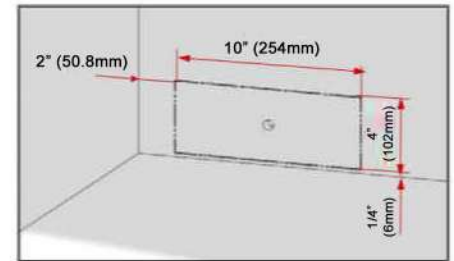

SPECIFICATIONS

Standard Dimensions:	35 3/4"w x 26 3/16"d x 69 3/4"h
Painted Dimensions:	35 3/4"w x 26 7/8"d x 70 1/16"h
Overall Capacity:	19.86 cu. ft.
Refrigerator Capacity:	13.30 cu. ft.
Freezer Capacity:	6.56 cu. ft.
Electrical Requirements:	120V, 60Hz
Electronic Control	
Crispers:	2
Door Bins:	6

Model shown: FBFD361

Model shown: FBFD361P

36" FREESTANDING COUNTER-DEPTH FRENCH DOOR REFRIGERATOR/FREEZER

Model: FBFD361

Model: FBFD361P

Plumbing

Electrical

DIMENSIONS: FBFD361

Height to top of door:	69 3/4"
Height to top of hinge:	69 3/4"
Height to top of case:	69"
Case depth without door:	23 5/8"
Case depth less door handle:	26 13/16"
Case depth with door handle:	29"
Depth with fresh door open 90°:	45 9/16"
Width:	35 3/4"
Width with door open 90° including door handle:	41 11/16"

AIR GAP CLEARANCES:

Side: 1/8" Top: 2" Back: 7/8"

DIMENSIONS: FBFD361P

Height to top of door:	70 1/16"
Height to top of hinge:	70 1/16"
Height to top of case:	69"
Case depth without door:	23 5/8"
Case depth less door handle:	26 7/8"
Case depth with door handle:	29 1/16"
Depth with fresh door open 90°:	45 9/16"
Width:	35 3/4"
Width with door open 90° including door handle:	41 11/16"