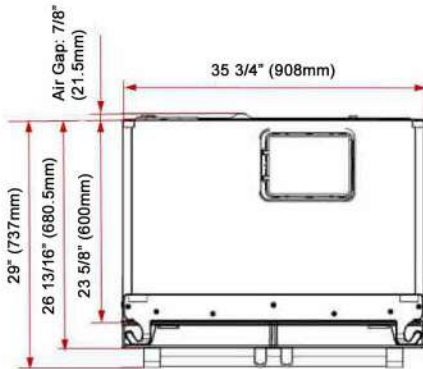

SPECIFICATIONS

Standard Dimensions:	35 3/4"w x 26 3/16"d x 69 3/4"h
Painted Dimensions:	35 3/4"w x 26 7/8"d x 70 1/16"h
Overall Capacity:	19.86 cu. ft.
Refrigerator Capacity:	13.30 cu. ft.
Freezer Capacity:	6.56 cu. ft.
Electrical Requirements:	120V, 60Hz
Electronic Control	
Crispers:	2
Door Bins:	6

Model shown: FBFD361

Model shown: FBFD361P

36" FREESTANDING COUNTER-DEPTH FRENCH DOOR REFRIGERATOR/FREEZER

Model: FBFD361

Model: FBFD361P

Plumbing

Electrical

DIMENSIONS: FBFD361

Height to top of door:	69 3/4"
Height to top of hinge:	69 3/4"
Height to top of case:	69"
Case depth without door:	23 5/8"
Case depth less door handle:	26 13/16"
Case depth with door handle:	29"
Depth with fresh door open 90°:	45 9/16"
Width:	35 3/4"
Width with door open 90° including door handle:	41 11/16"

AIR GAP CLEARANCES:

Side: 1/8" Top: 2" Back: 7/8"

DIMENSIONS: FBFD361P

Height to top of door:	70 1/16"
Height to top of hinge:	70 1/16"
Height to top of case:	69"
Case depth without door:	23 5/8"
Case depth less door handle:	26 7/8"
Case depth with door handle:	29 1/16"
Depth with fresh door open 90°:	45 9/16"
Width:	35 3/4"
Width with door open 90° including door handle:	41 11/16"