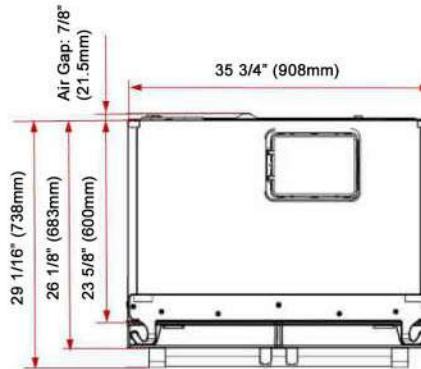

SPECIFICATIONS

Standard Dimensions:	35 3/4"w x 26 3/16"d x 69 3/4"h
Painted Dimensions:	35 3/4"w x 26 7/8"d x 70 1/16"h
Overall Capacity:	19.86 cu. ft.
Refrigerator Capacity:	13.30 cu. ft.
Freezer Capacity:	6.56 cu. ft.
Electrical Requirements:	120V, 60Hz
Electronic Control	
Crispers:	2
Door Bins:	6

Model shown: FBFD361

Model shown: FBFD361P

36" FREESTANDING COUNTER-DEPTH FRENCH DOOR REFRIGERATOR/FREEZER

Model: FBFD361

Model: FBFD361P

Plumbing

Electrical

DIMENSIONS: FBFD361

Height to top of door:	69 3/4"
Height to top of hinge:	69 3/4"
Height to top of case:	69"
Case depth without door:	23 5/8"
Case depth less door handle:	26 13/16"
Case depth with door handle:	29"
Depth with fresh door open 90°:	45 9/16"
Width:	35 3/4"
Width with door open 90° including door handle:	41 11/16"

AIR GAP CLEARANCES:

Side: 1/8" Top: 2" Back: 7/8"

DIMENSIONS: FBFD361P

Height to top of door:	70 1/16"
Height to top of hinge:	70 1/16"
Height to top of case:	69"
Case depth without door:	23 5/8"
Case depth less door handle:	26 7/8"
Case depth with door handle:	29 1/16"
Depth with fresh door open 90°:	45 9/16"
Width:	35 3/4"
Width with door open 90° including door handle:	41 11/16"