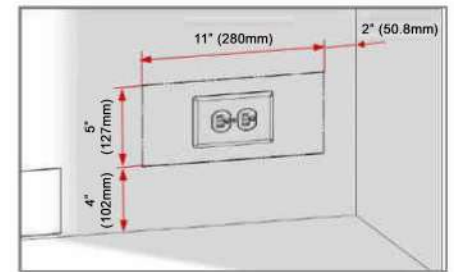

SPECIFICATIONS

Standard Dimensions:	35 3/4"w x 26 3/16"d x 69 3/4"h
Painted Dimensions:	35 3/4"w x 26 7/8"d x 70 1/16"h
Overall Capacity:	19.86 cu. ft.
Refrigerator Capacity:	13.30 cu. ft.
Freezer Capacity:	6.56 cu. ft.
Electrical Requirements:	120V, 60Hz
Electronic Control	
Crispers:	2
Door Bins:	6

Model shown: FBFD361

Model shown: FBFD361P

36" FREESTANDING COUNTER-DEPTH FRENCH DOOR REFRIGERATOR/FREEZER

Model: FBFD361

Model: FBFD361P

Plumbing

Electrical

DIMENSIONS: FBFD361

Height to top of door:	69 3/4"
Height to top of hinge:	69 3/4"
Height to top of case:	69"
Case depth without door:	23 5/8"
Case depth less door handle:	26 13/16"
Case depth with door handle:	29"
Depth with fresh door open 90°:	45 9/16"
Width:	35 3/4"
Width with door open 90° including door handle:	41 11/16"

AIR GAP CLEARANCES:

Side: 1/8" Top: 2" Back: 7/8"

DIMENSIONS: FBFD361P

Height to top of door:	70 1/16"
Height to top of hinge:	70 1/16"
Height to top of case:	69"
Case depth without door:	23 5/8"
Case depth less door handle:	26 7/8"
Case depth with door handle:	29 1/16"
Depth with fresh door open 90°:	45 9/16"
Width:	35 3/4"
Width with door open 90° including door handle:	41 11/16"