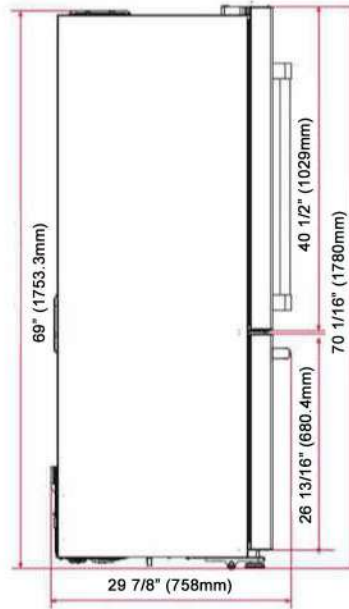

SPECIFICATIONS

Standard Dimensions:	35 3/4"w x 26 3/16"d x 69 3/4"h
Painted Dimensions:	35 3/4"w x 26 7/8"d x 70 1/16"h
Overall Capacity:	19.86 cu. ft.
Refrigerator Capacity:	13.30 cu. ft.
Freezer Capacity:	6.56 cu. ft.
Electrical Requirements:	120V, 60Hz
Electronic Control	
Crispers:	2
Door Bins:	6

Model shown: FBFD361

Model shown: FBFD361P

36" FREESTANDING COUNTER-DEPTH FRENCH DOOR REFRIGERATOR/FREEZER

Model: FBFD361

Model: FBFD361P

Plumbing

Electrical

DIMENSIONS: FBFD361

Height to top of door:	69 3/4"
Height to top of hinge:	69 3/4"
Height to top of case:	69"
Case depth without door:	23 5/8"
Case depth less door handle:	26 13/16"
Case depth with door handle:	29"
Depth with fresh door open 90°:	45 9/16"
Width:	35 3/4"
Width with door open 90° including door handle:	41 11/16"

AIR GAP CLEARANCES:

Side: 1/8" Top: 2" Back: 7/8"

DIMENSIONS: FBFD361P

Height to top of door:	70 1/16"
Height to top of hinge:	70 1/16"
Height to top of case:	69"
Case depth without door:	23 5/8"
Case depth less door handle:	26 7/8"
Case depth with door handle:	29 1/16"
Depth with fresh door open 90°:	45 9/16"
Width:	35 3/4"
Width with door open 90° including door handle:	41 11/16"