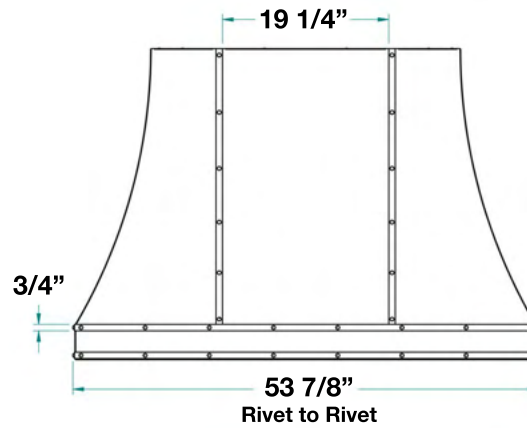

Specifications subject to change without notice.

VENTILATION HOOD DIMENSIONS:

PRODUCT INFORMATION:

APPEARANCE:

Style: Pro-Style Canopy

Mounting Type: Wall

Venting Type: Ducted

ELECTRICAL: