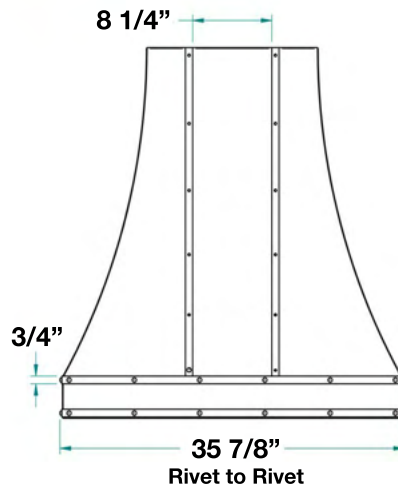

Specifications subject to change without notice.

VENTILATION HOOD DIMENSIONS:

PRODUCT INFORMATION:

APPEARANCE:

Style: Pro-Style Canopy

Mounting Type: Wall

Venting Type: Ducted

ELECTRICAL: