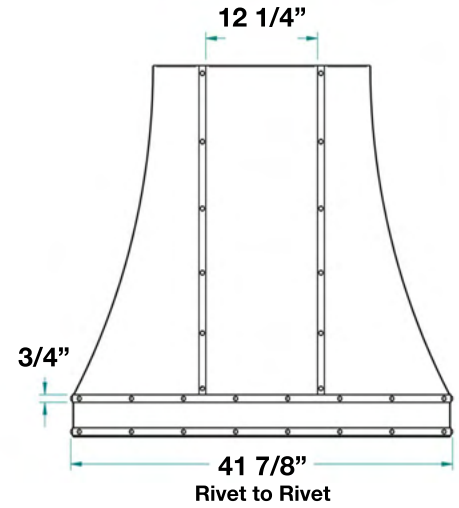

Specifications subject to change without notice.

VENTILATION HOOD DIMENSIONS:

PRODUCT INFORMATION:

APPEARANCE:

Style: Pro-Style Canopy

Mounting Type: Wall

Venting Type: Ducted

ELECTRICAL: