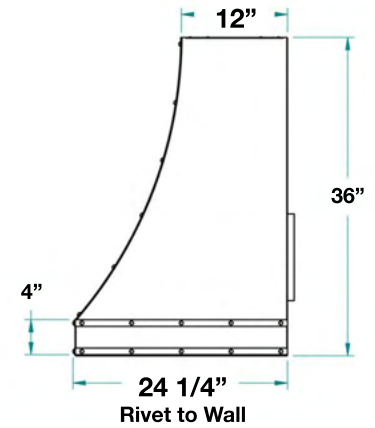

Specifications subject to change without notice.

VENTILATION HOOD DIMENSIONS:

PRODUCT INFORMATION:

APPEARANCE:

Style: Pro-Style Canopy

Mounting Type: Wall

Venting Type: Ducted

ELECTRICAL: