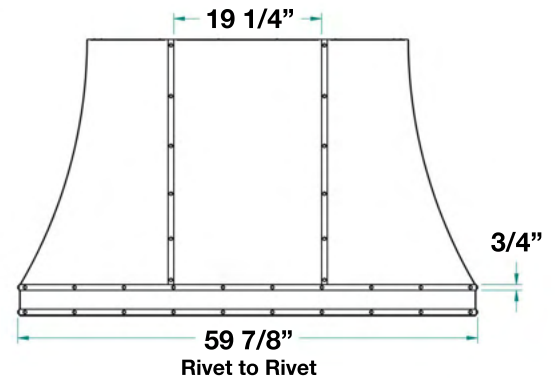

Blower Options:

In-hood Blowers: 600 & 1200CFM

In-line Blowers: 800 & 1200CFM

Remote Blowers: 1000 & 1400CFM

MODELS AVAILABLE

30" Ridgeline Vent Hood	RL030MLPLT
36" Ridgeline Vent Hood	RL036MLPLT
42" Ridgeline Vent Hood	RL042MLPLT
48" Ridgeline Vent Hood	RL048MLPLT
54" Ridgeline Vent Hood	RL054MLPLT
60" Ridgeline Vent Hood	RL060MLPLT

Specifications subject to change without notice.

VENTILATION HOOD DIMENSIONS:

PRODUCT INFORMATION:

APPEARANCE:

Style: Pro-Style Canopy

Mounting Type: Wall

Venting Type: Ducted

ELECTRICAL: