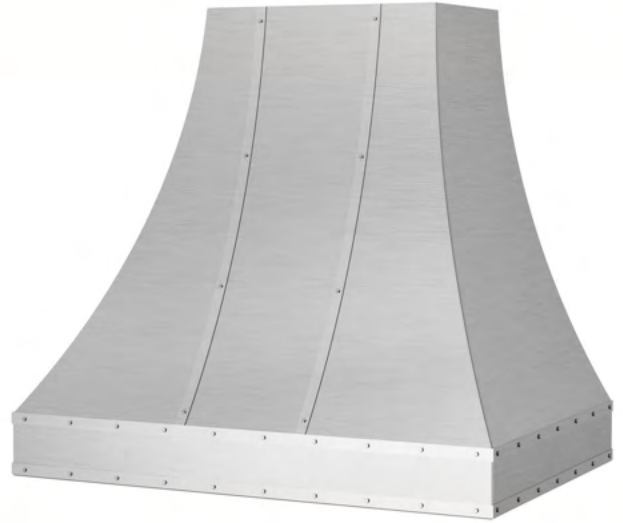

The BlueStar line of pro-style ventilation products are designed to clear the air of smoke, grease and odor. Seamless design is paired with heavy-duty construction to offer uncompromised durability, functionality and style. Customize with over 1,000+ colors and finishes to make a statement piece in any home kitchen.

PRODUCT FEATURES

- Professional-grade performance with three exhaust settings and new Boost feature
- Whisper quiet operation
- Heavy duty, commercial grade materials
- Dimmable LED lighting
- Easy-to-use push-button controls
- Innovative, multi-stage grease capture system
- Stainless baffle filters seamlessly remove for easy dishwasher cleaning
- Simple installation
- Accommodates top or rear discharge - Discharge is field reversible.
- 30" & 36" models: 600 CFM internal fan included
- Base Dimensions: xx" w x 24"d x 36"h

Blower Options:

In-hood Blowers: 600 & 1200CFM

In-line Blowers: 800 & 1200CFM

Remote Blowers: 1000 & 1400CFM

MODELS AVAILABLE

30" Ridgeline Vent Hood	RL030MLPLT
36" Ridgeline Vent Hood	RL036MLPLT
42" Ridgeline Vent Hood	RL042MLPLT
48" Ridgeline Vent Hood	RL048MLPLT
54" Ridgeline Vent Hood	RL054MLPLT
60" Ridgeline Vent Hood	RL060MLPLT

Customization Options:

- 1,000+ Colors & Finishes
- Designer Metals
- Custom Strapping & Rivets
- Full Custom Options

BLOWER OPTIONS	IN-HOOD		INLINE		REMOTE		DISCHARGE	
	600	1200	800	1200	1000	1400	TOP	REAR
	BS-CFM-600-IN06	BS-CFM-1200-IN12	ATEX-0.8	ATEX-1.2	HYEX-1.0-GA	HYEX-1.4-GA		
RL030MLPLT	*		*	*	*	*	*	Available at time of order
RL036MLPLT	*	*	*	*	*	*	*	
RL042MLPLT	*	*	*	*	*	*	*	
RL048MLPLT	*	*	*	*	*	*	*	
RL054MLPLT	*	*	*	*	*	*	*	
RL060MLPLT	*	*	*	*	*	*	*	

Specifications subject to change without notice.