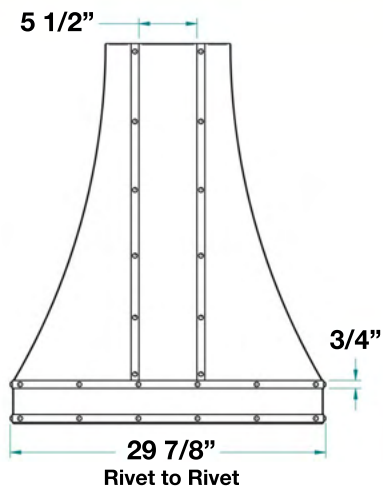

VENTILATION HOOD DIMENSIONS:

PRODUCT INFORMATION:

APPEARANCE:

Style: Pro-Style Canopy

Mounting Type: Wall

Venting Type: Ducted

ELECTRICAL:

3-prong, Non-GFCI or AFCI outlet

120Volt, 10amp

Energy Star: No