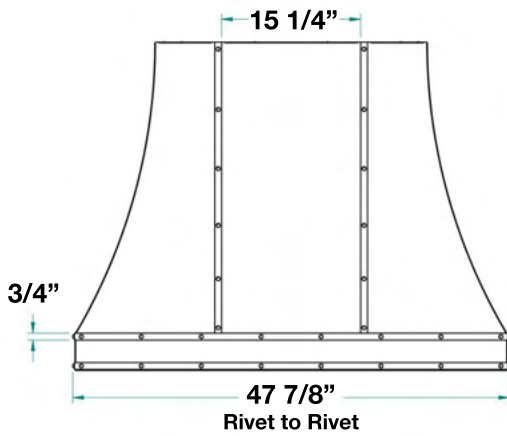

Specifications subject to change without notice.

VENTILATION HOOD DIMENSIONS:

PRODUCT INFORMATION:

APPEARANCE:

Style: Pro-Style Canopy

Mounting Type: Wall

Venting Type: Ducted

ELECTRICAL: